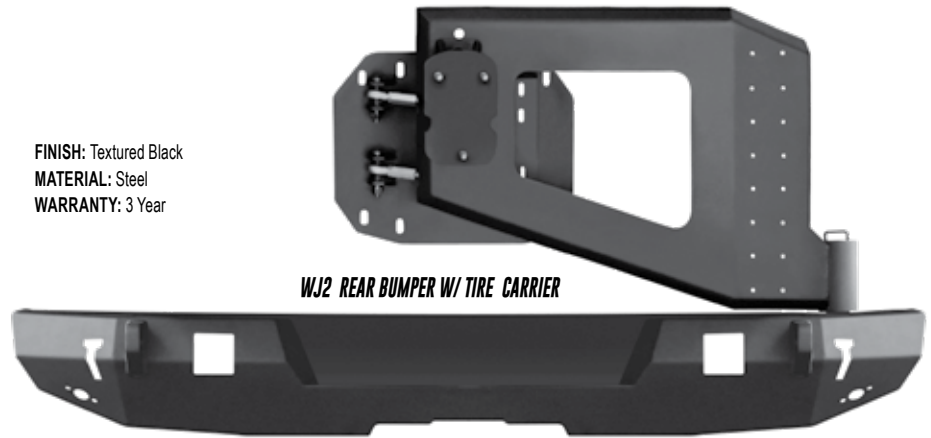

WJ2 REAR BUMPER W/ TIRE CARRIER

WJ2 REAR BUMPER	REAR BUMPER W/ TIRE CARRIER
PART NO.	PART NO.
59-82005	59-82015
59-82025	59-82035