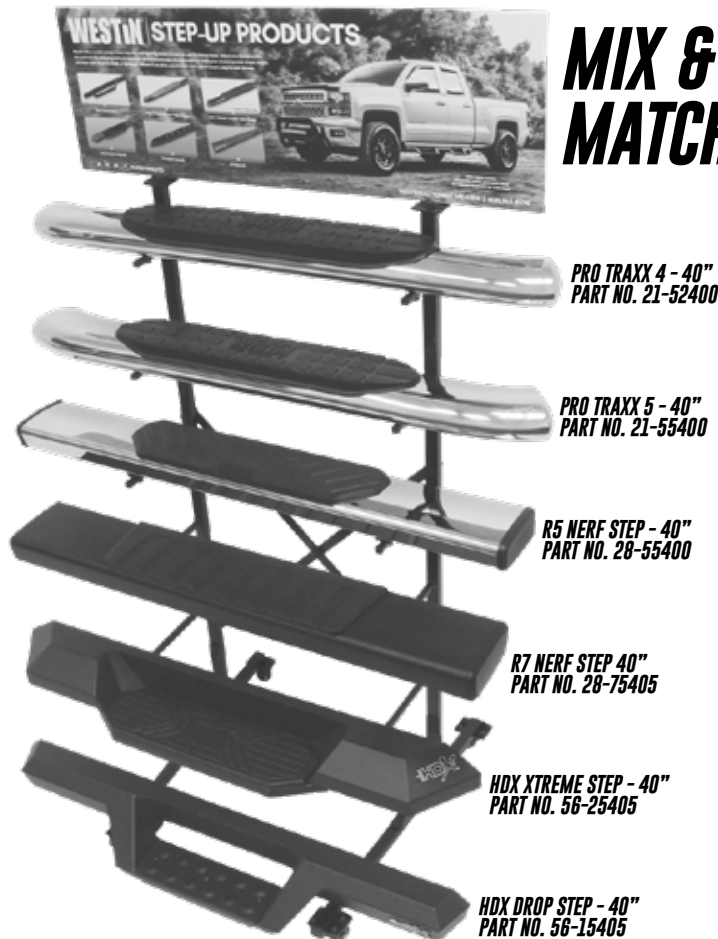

DESCRIPTION	FINISH	PART NO.
GenX Oval Step - 40" Sample	Polished	20-5470
GenX Oval Step - 40" Sample	Black	20-5475
PRO TRAXX 4 - 40" Sample	Polished	21-52400
PRO TRAXX 4 - 40" Sample	Black	21-52405
Platinum 4 - 40" Sample	Polished	21-5470
PRO TRAXX 5 - 40" Sample	Polished	21-55400
PRO TRAXX 5 - 40" Sample	Black	21-55405
PRO TRAXX 6 - 40" Sample	Polished	21-65400
PRO TRAXX 6 - 40" Sample	Black	21-65405
Premier 6 - 40" Sample	Polished	22-6400
E-Series 3 - 40" Sample	Polished	23-5470
Signature 3 - 40" Sample	Black	25-5475
Molded Lighted/Un-Lighted Running Board - 40" Sample	Black	27-0410
Sure-Grip Running Board - 40" Sample	Brite	27-6420
SG6 Lighted Running Board - 40" Sample	Polished	27-5790
SG6 Lighted Running Board - 40" Sample	Black	27-5795
R5 Nerf Step - 40" Sample	Polished	28-55400
R5 Nerf Step - 40" Sample	Black	28-55405
Stylized Running Board - 40" Sample	Black/Polished	28-55420
R7 Nerf Step 40" Sample	Polished	28-75400
R7 Nerf Step 40" Sample	Black	28-75405
Thrasher Step Board - 50" Sample	Textured Black	28-85405
Triple Tube Rock Rail - 40" Sample	Textured Black	42-6545
HDX Drop Step - 40" Sample	Textured Black	56-15405
HDX Xtreme Step Board - 40" Sample	Textured Black	56-25405
HD Running Board - 40" Sample	Textured Black	57-55470