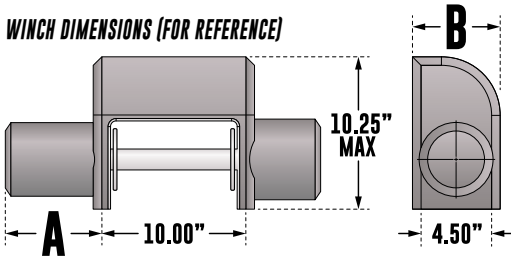

SPORTSMAN WINCH MOUNT

304 STAINLESS STEEL / BLACK POWDER COAT

- » Mount kit included
- » 1-1/2" tube full wraparound wings
- » Double hood bar design
- » Mount up to 4 auxiliary lights across center bar
- » HD Tray brackets mount directly to vehicle frame
- » Winch trays tested to a minimum straight line pull of 16,500 lbs.
- » Fits most medium frame 8,000-12,500 lbs. winches (up to 10.25" tall)

FINISH: Polished
MATERIAL: 304 Stainless Steel
WARRANTY: Lifetime

FINISH: Black Powder Coat
MATERIAL: E-Coated Steel
WARRANTY: 3 Year

WINCH DIMENSIONS (FOR REFERENCE)