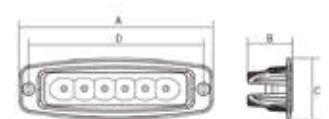

MODEL	A	B	C	D
09-1918FM6	7.7 in.	1.7 in.	2.4 in.	6.9 in.

LED LIGHTING