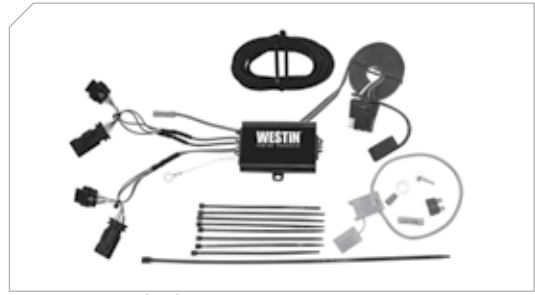

WESTIN® T-CONNECTORS

TOWING

- » Complete one-piece harness designs
- » Engineered to the highest industry standards
- » Designed to mate seamlessly with OEM systems
- » 100% copper stranded wire
- » All T-Connectors contain OEM quality harness components, terminals, and connection housings
- » Professional installation recommended