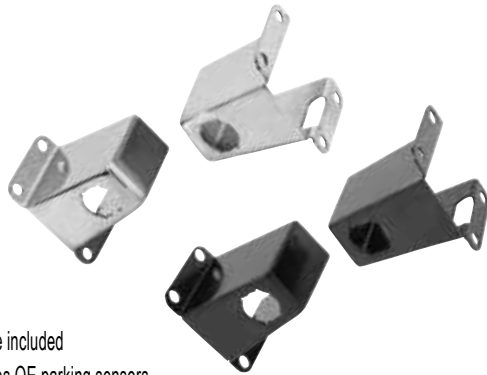

SUGGESTED OPTIONAL PRODUCTS (SOLD SEPARATELY)

GRILLE GUARDS ACCESSORIES

WESTIN®

SENSOR RE-LOCATOR

304 STAINLESS STEEL / BLACK POWDER COAT

- » Hardware included
 - » Re-locates OE parking sensors
 - » Set of 2
 - » 20 gauge pigtail and connectors included
 - » Mount directly to grille guard uprights*
 - » U.S. Patent No. D745,422 S
- *Drilling required*