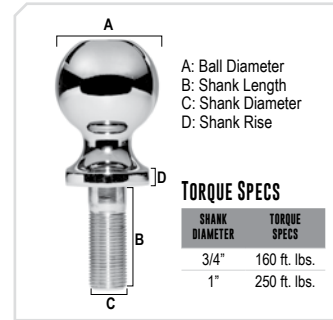

MEASURING YOUR TRAILER BALL

TORQUE SPECS

SHANK DIAMETER	TORQUE SPECS
3/4"	160 ft. lbs.
1"	250 ft. lbs.

NUT & WASHER

- » Durable zinc finish

PART NO.	DESCRIPTION
65-91009	3/4" replacement nut & lock washer
65-91010	1" replacement nut & lock washer