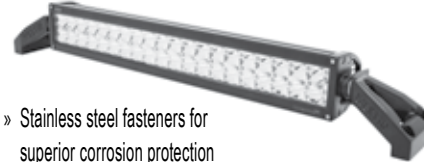

HOOD MOUNT SOLD IN SET OF 2

Squirter Re-locator kit included

- » Stainless steel fasteners for superior corrosion protection
- » Easily installs directly to existing hood hinge bolt locations
- » Low profile design does not obstruct drivers view
- » Includes brackets to relocate windshield squirter
- » Textured black finish complements OEM vehicle trim
- » Foam gaskets included to protect vehicle finish
- » Bolt-on installation - no drilling required

FINISH: Textured Black
MATERIAL: Cast Aluminum
WARRANTY: 3 Year
Note: LED light bar not included

START	END	MAKE	APPLICATION	PART NO.
2007	2018	Jeep	Wrangler JK (Excl 2018 JL)	62-41015

BUMPER MOUNT LIGHT BAR

- » Textured black finish complements OEM vehicle trim
- » Light tabs mount up to 3 single post lights or (1) 20" LED Light Bar*
- » Design does not obstruct headlights
- » Bolt-on installation - no drilling required

FINISH: Textured Black
MATERIAL: Steel
WARRANTY: 3 Year
*LED lights not included