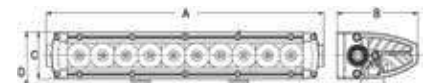

PIGTAIL CONNECTOR

BLACK DIAMOND
PLATE PATTERN

— BEAM PATTERNS —

— DIMENSIONS —

PART NO.	POWER OUTPUT	BEAM TYPE	LEDS	FACE SIZE	RAW LUMENS	BEAM DISTANCE	OPERATING VOLTAGE	MODEL	A	B	C	D
09-12211-6F	30W	Flood	6 x 5w Cree	6"	2980	299	9V-30V	09-12211-6	7.6 in.	3.4 in.	1.9 in.	3.7 in.
09-12211-10C	50W	Combo	10 x 5w Cree	10"	4980	384	9V-30V	09-12211-10	11.6 in.	3.4 in.	1.9 in.	3.7 in.
09-12211-20C	100W	Combo	20 x 5w Cree	20"	9960	525	9V-30V	09-12211-20	21.4 in.	3.4 in.	1.9 in.	3.7 in.
09-12211-30C	150W	Combo	30 x 5w Cree	30"	14940	635	9V-30V	09-12211-30	31.3 in.	3.4 in.	1.9 in.	3.7 in.
09-12211-40C	200W	Combo	40 x 5w Cree	40"	19920	738	9V-30V	09-12211-40	41.1 in.	3.4 in.	1.9 in.	3.7 in.
09-12211-50C	250W	Combo	50 x 5w Cree	50"	24900	807	9V-30V	09-12211-50	50.9 in.	3.4 in.	1.9 in.	3.7 in.