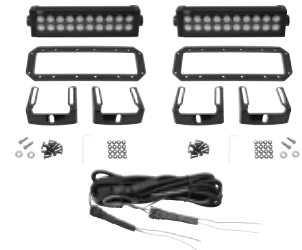

PART NO.	DESCRIPTION
57-0025	HDX B-FORCE Flush Mount LED Kit - Includes 6 inch LED Lights (set of 2) w/wiring harness
57-0035	HDX B-FORCE Flush Mount LED Kit - Includes 10 inch LED Lights (set of 2) w/wiring harness

LICENSE PLATE RE-LOCATOR

- » Mounts directly to winch tray
- » Hinged "flip-up" system
- » Clasp closure holds license plate in place

FINISH: Black Powder Coat
MATERIAL: Steel
WARRANTY: 3 Year

➔ **PART NO. 46-20055**