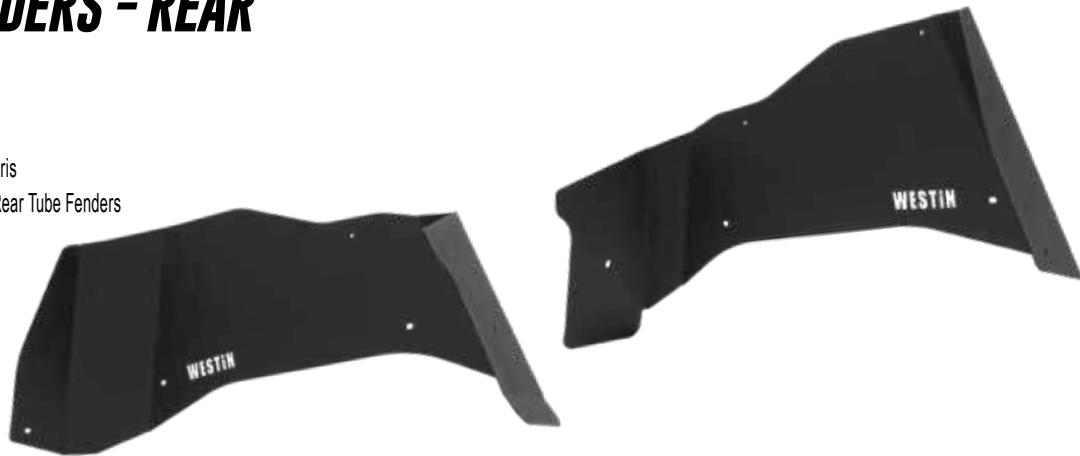

TEXTURED BLACK FINISH