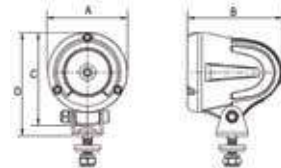

— BEAM PATTERNS —

— DIMENSIONS —

➔ PART NO. 09-12012

➔ PART NO. 09-12235

➔ PART NO. 09-12242

MODEL	A	B	C	D
09-12012	2.6 in.	3.1 in.	3.1 in.	3.4 in.
09-12235	4.8 in.	3.0 in.	3.5 in.	3.9 in.
09-12235	4.8 in.	3.0 in.	3.5 in.	3.9 in.