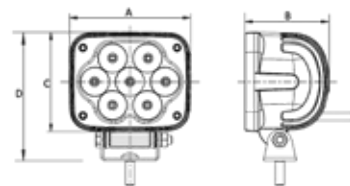

— BEAM PATTERNS —

— DIMENSIONS —

MODEL	A	B	C	D
09-12236	4.4 in.	3.0 in.	4.2 in.	4.6 in.

PART NO.	POWER OUTPUT	BEAM TYPE	LEDS	FACE SIZE	RAW LUMENS	BEAM DISTANCE	OPERATING VOLTAGE
09-12236A	35W	Spot	7 x 5W Osram	4.4" x 4.2"	3485	1100	9V-30V
09-12236B	35W	Flood	7 x 5W Osram	4.4" x 4.2"	3485	525	9V-30V