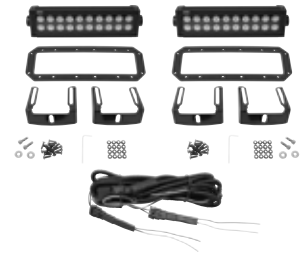

KIT INCLUDES: