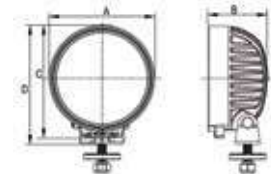

— BEAM PATTERNS —

— DIMENSIONS —

PART NO.	POWER OUTPUT	BEAM TYPE	LEDS	FACE SIZE	RAW LUMENS	BEAM DISTANCE	OPERATING VOLTAGE	MODEL	A	B	C	D
09-12014B	27W	Flood	9 x 3W Epistar	4.7"	1450	125	9V-36V	09-12014	4.7 in.	2.7 in.	5.0 in.	5.3 in.

HD SQUARE LED

LED WORK UTILITY LIGHT / POWER OUTPUT: 27 WATTS

- » Dimensions: 4.4" x 4.7"
- » 3W Epistar LED Chips
- » Durable ABS housing
- » Dust and moisture resistant lens
- » Raw Lumens: 1,450
- » Pivoting base mount bracket
- » Includes mounting hardware and pigtail connector
- » Limited lifetime warranty
- » Available in flood beam