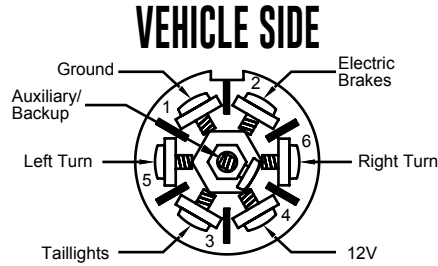

CONNECTOR ACCESSORIES	PART NO.
4-Way Flat, Connector Cover, w / Integral LED Tester	65-75904
Dust Cover, 4-Way Flat Connector	65-75112
Mounting Bracket, 4-Way Flat Connector	65-75470

ADAPTERS

7-WAY FLAT TO 4-FLAT VEHICLE SIDE/TRAILER SIDE