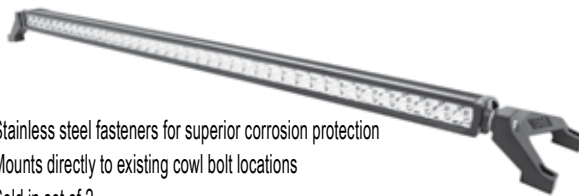

COWL MOUNT SOLD IN SET OF 2

- » Stainless steel fasteners for superior corrosion protection
- » Mounts directly to existing cowl bolt locations
- » Sold in set of 2
- » Textured black finish complements OEM vehicle trim
- » Foam gaskets included to protect vehicle finish
- » Bolt-on installation - no drilling required

FINISH: Textured Black
MATERIAL: Cast Aluminum
WARRANTY: 3 Year
Note: LED light bar not included

START	END	MAKE	APPLICATION	PART NO.
2007	2018	Jeep	Wrangler JK (Excl 2018 JL)	62-41025
2018	2018	Jeep	Wrangler JL (Excl 2018 JK)	62-41075
2018	2018	Jeep	Wrangler JL Unlimited 4dr (Excl 2018 JK)	62-41075

LOWER PILLAR MOUNT SOLD IN SET OF 2

- » For post mount LED lights*
- » Lightweight solid platform made of cast aluminum
- » Stainless steel fasteners for superior corrosion protection
- » Textured black finish complements OEM vehicle trim
- » Cast with wire management channel
- » Foam gaskets included to protect vehicle finish
- » Bolt-on installation - no drilling required