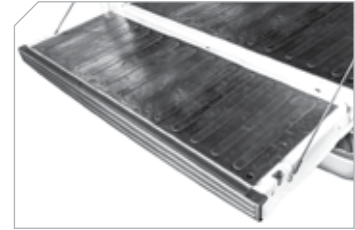

WESTIN®

TRUCK BED MATS AND TAILGATE MATS

TRUCK BED ACCESSORIES

- » Heat molded and cut for specific truck bed size and design applications
- » 3/8" thick bed mat
- » 1/8" thick tailgate mat
- » For use with or without a spray liner
- » Made of 100% recycled rubber

FINISH: Black
MATERIAL: Rubber
WARRANTY: 3 Year

CUSTOM FIT TRUCK BED MAT

START	END	MAKE	MODEL	BED LENGTH	MAT DIMS	BED MAT
1988	2006	Chevy/GMC	Sport Side/Step side	6.5ft.	48" x 78"	50-6275
2004	2007	Chevy/GMC	Silverado/Sierra "Classic"	5.5ft.	64" x 69"	50-6285
1988	1998	Chevy/GMC	C/K (excl. 88-91 crew cab)	6.5ft.	64" x 78"	50-6295
2007	2018	Chevy/GMC	Silverado/Sierra 1500/2500/3500HD	6.5ft.	62" x 75"	50-6145
2007	2018	Chevy/GMC	Silverado/Sierra 1500	5.5ft.	62" x 69"	50-6155
2007	2018	Chevy/GMC	Silverado/Sierra 1500/2500/3500HD	8ft.	62" x 97"	50-6165
1999	2007	Chevy/GMC	Silverado/Sierra Std. "Classic"	6.5ft.	64" x 78"	50-6175
1999	2007	Chevy/GMC	Silverado/Sierra "Classic"	8ft.	64" x 97"	50-6185
2015	2018	Chevy/GMC	Colorado/Canyon	5ft.	53"x60"	50-6385
2015	2018	Chevy/GMC	Colorado/Canyon	6ft.	53"x72"	50-6395
2019	2019	Dodge	Ram 1500	6.4ft	-	50-6435
2019	2019	Dodge	Ram 1500	5.7ft.	-	50-6425
2003	2018	Dodge	Ram 1500/2500/3500	8ft.	64" x 97"	50-6305
2002	2018	Dodge	Ram 1500/2500	6.4ft.	64" x 74"	50-6195
2009	2018	Dodge	Ram 1500	5.5ft.	63" x 66"	50-6205
2004	2014	Ford	F-150	5.5ft.	63" x 66"	50-6105
2004	2014	Ford	F-150	6.5ft.	62" x 78"	50-6115
2004	2014	Ford	F-150	8ft.	62" x 96"	50-6255
2015	2018	Ford	F-150	5.5ft.	64"x66"	50-6355
2015	2018	Ford	F-150	6.5ft.	64"x78"	50-6365
2015	2018	Ford	F-150	8ft.	64"x96"	50-6375
2017	2018	Ford	F-250/350	6.5ft.	64" x 96"	50-6405
2017	2018	Ford	F-250/350	8ft.	64" x 96"	50-6415
1999	2016	Ford	F-250/350 Super Duty	6.5ft.	64" x 82"	50-6125
2019	2019	Ram	1500	6.4ft	-	50-6435
2019	2019	Ram	1500	5.7ft.	-	50-6425
2003	2018	Ram	1500/2500/3500	8ft.	64" x 97"	50-6305
2002	2018	Ram	1500/2500	6.4ft.	64" x 74"	50-6195
2009	2018	Ram	1500	5.5ft.	63" x 66"	50-6205
2005	2018	Toyota	Tacoma Double Cab	5ft.	52" x 59"	50-6315
2005	2018	Toyota	Tacoma	6ft.	52" x 72"	50-6215
2007	2015	Toyota	Tundra	5.5ft.	65" x 67"	50-6235
2007	2015	Toyota	Tundra	6.5ft.	65" x 79"	50-6225
1999	2006	Toyota	Tundra	6.5ft.	63" x 76"	50-6245

UNIVERSAL FIT MAT

START	END	MAKE	MODEL	BED LENGTH	MAT DIMS	BED MAT
—	—	—	Universal 6 ft. X 8 ft.	8 ft.	72" x 96"	50-6325
—	—	—	Universal 5 ft. X 7 ft.	7 ft.	60" x 84"	50-6335
—	—	—	Universal 4 ft. X 8 ft.	8 ft.	46" x 95"	50-6345

TAILGATE MAT

START	END	MAKE	MODEL	BED DIMS	TAILGATE MAT
1988	2007	Chevrolet/GMC	Silverado/Sierra "Classic" (excl. 88-91 crew cab)	60" x 19"	50-6515
2007	2015	Chevrolet/GMC	Silverado/Sierra	59" x 18"	50-6525
2004	2014	Ford	F-150	58" x 20"	50-6505
2005	2015	Toyota	Tacoma	51" x 16"	50-6535
2007	2015	Toyota	Tundra	59" x 26"	50-6545
—	—	—	Universal Mid Size; 54in x 15in	54" x 15"	50-6555