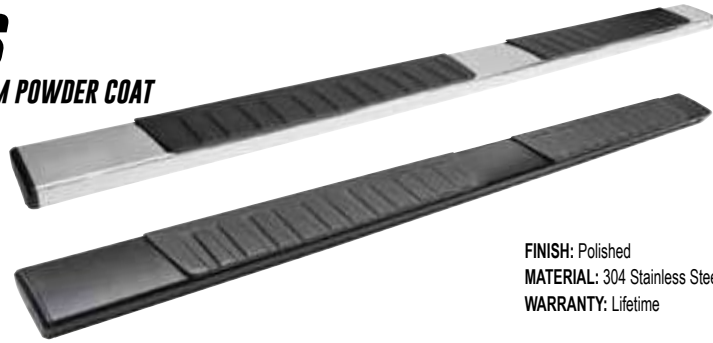

R7 NERF STEP BARS

304 STAINLESS STEEL / BLACK ALUMINUM POWDER COAT

- » Mount kit included
- » 7" wide step area
- » OE style design
- » Injection molded polymer step pad
- » Recessed step design conceals brackets for a clean look
- » Includes injection molded bracket covers