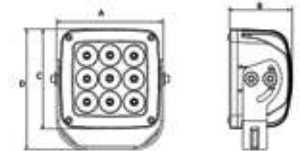

→ PART NO. 09-12219

PART NO.	POWER OUTPUT	BEAM TYPE	LEDS	FACE SIZE	RAW LUMENS	BEAM DISTANCE	OPERATING VOLTAGE
09-12007A	27W	Spot	9 x 3W Osram	4.7"	2025	860	9V-30V
09-12007B	27W	Flood	9 x 3W Osram	4.7"	2025	365	9V-30V
09-12219A	27W	Spot	9 x 3W Osram	4.6" x 4.6"	2025	935	9V-30V
09-12219B	27W	Flood	9 x 3W Osram	4.6" x 4.6"	2025	410	9V-30V

MODEL	A	B	C	D
09-12007	4.7 in.	3.0 in.	4.7 in.	5.3 in.
09-12219	4.6 in.	2.9 in.	4.6 in.	5.5 in.

QUADRANT

COMPACT LED AUXILIARY LIGHT / POWER OUTPUT: 20 WATTS

- » Dimensions: 3.0" x 2.6"
- » 5W Cree LED chips
- » Dust and moisture resistant lens
- » Raw Lumens: 1,820
- » Die-cast aluminum housing
- » Pivoting base mount bracket
- » Includes mounting hardware and pigtail connector
- » Limited lifetime warranty
- » Available in flood or spot beam