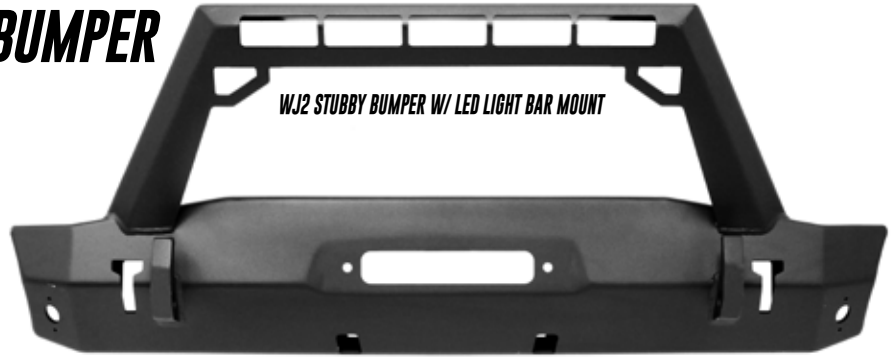

NEW WJ2 STUBBY BUMPER

DIRECT FIT FOR LED ROCK LIGHT KIT (PN# 09-80005) SEE PG 93

- » 3/16-inch plate steel construction
- » LED Light Bar Mount fits 20" single row light bar
- » Adjustable brackets accept Westin or competitor light bars
- » Designed to allow winch installation with bumper installed
- » Winches fit inside bumper to allow maximum air flow to the radiator
- » 2 side and 2 front off-road jack points
- » Rock Light mount points on lower bumper corners
- » Recovery hooks feature shackle mount point and hook for easy strap attachment
- » Optional skid plate sold separately
- » Light sold separately
- » No drilling required – bolt on installation
- » Includes bumper, mounting hardware and install instructions

ADD A LIGHTBAR! SEE PAGE 95

FINISH: Textured Black
MATERIAL: Steel
WARRANTY: 3 Year

START	END	MAKE	MODEL	WJ2 FRONT STUBBY BUMPER		
				STUBBY	STUBBY W/LED LIGHT BAR MOUNT	STUBBY W/BULL BAR
2007	2018	Jeep	Wrangler JK (Excl 2018 JL) ^{1,2}	59-80005	59-80025	59-80015
2018	2018	Jeep	Wrangler JL (Excl JK)	59-80065	59-80085	59-80075

FOOTNOTES:

1. Due to the outer dimensions of some competitor winches, minor vehicle frame modifications may be required 2. Relocation of vacuum pump required for some competitor winches

NEW WJ2 FULL WIDTH FRONT BUMPER

DIRECT FIT FOR LED ROCK LIGHT KIT (PN# 09-80005) SEE PG 93

- » 3/16" plate steel construction
- » Winch installs with bumper on vehicle - Easy!
- » Winches fit inside bumper to allow maximum air flow to the radiator
- » Accommodates factory fog or round post lights
- » 2 front off-road jack points
- » Rock Light mount points on lower bumper corners
- » Holes to hide light harness wires
- » Recovery hooks feature shackle mount points and hook for easy strap attachment
- » No drilling required – bolt on installation
- » Includes bumper, mounting hardware and install instructions

FINISH: Textured Black
MATERIAL: Steel
WARRANTY: 3 Year