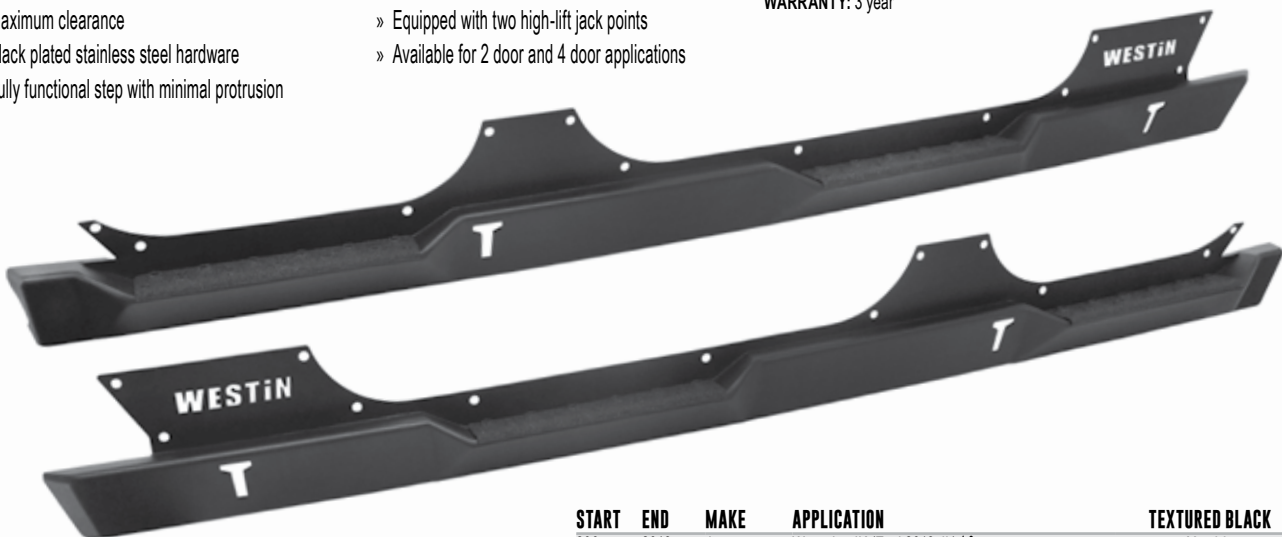

START	END	MAKE	APPLICATION	TEXTURED BLACK
2007	2018	Jeep	Wrangler JK (Excl 2018 JL) ^{1,2}	42-7005
2018	2018	Jeep	Wrangler JL 2dr (Excl 2018 JK)	42-7025
2018	2018	Jeep	Wrangler JL Unlimited 4dr (Excl 2018 JK)	42-7035
2007	2018	Jeep	Wrangler Unlimited JK (Excl 2018 JL) ^{1,2}	42-7015

FOOTNOTES:

1. Drilling required 2. Minor trimming required to OEM plastic fenders