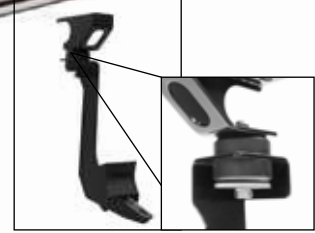

WESTIN EXCLUSIVE ISOLATOR BRACKET