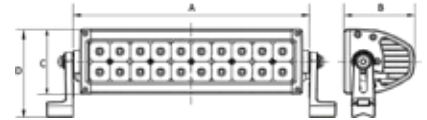

6" DR 10" HDX B-FORCE
FLUSH MOUNT LED KIT
AVAILABLE ... PAGE 81

PIGTAIL CONNECTOR

BLACK DIAMOND
PLATE PATTERN

— BEAM PATTERNS —

— DIMENSIONS —

PART NO.	POWER OUTPUT	BEAM TYPE	LEDS	FACE SIZE	RAW LUMENS	BEAM DISTANCE	OPERATING VOLTAGE	MODEL	A	B	C	D
09-12212-4F	12W	Flood	4 x 3w Cree	2"	1080	104	9V-30V	09-12212-4	4.1 in.	3.4 in.	3.1 in.	4.8 in.
09-12212-8F	24W	Flood	8 x 3w Cree	4"	2160	123	9V-30V	09-12212-8	6.1 in.	3.4 in.	3.1 in.	4.8 in.
09-12212-12C	36W	Combo	12 x 3w Cree	6"	3240	326	9V-30V	09-12212-12	8.1 in.	3.4 in.	3.1 in.	4.8 in.
09-12212-20C	60W	Combo	20 x 3w Cree	10"	5400	525	9V-30V	09-12212-20	12.1 in.	3.4 in.	3.1 in.	4.8 in.
09-12212-24C	72W	Combo	24 x 3w Cree	12"	6480	610	9V-30V	09-12212-24	14.1 in.	3.4 in.	3.1 in.	4.8 in.
09-12212-40C	120W	Combo	40 x 3w Cree	20"	10800	849	9V-30V	09-12212-40	22.2 in.	3.4 in.	3.1 in.	4.8 in.
09-12212-60C	180W	Combo	60 x 3w Cree	30"	16200	909	9V-30V	09-12212-60	32.2 in.	3.4 in.	3.1 in.	4.8 in.
09-12212-80C	240W	Combo	80 x 3w Cree	40"	21600	1103	9V-30V	09-12212-80	42.2 in.	3.4 in.	3.1 in.	4.8 in.
09-12212-100C	300W	Combo	100 x 3w Cree	50"	27000	1154	9V-30V	09-12212-100	52.2 in.	3.4 in.	3.1 in.	4.8 in.