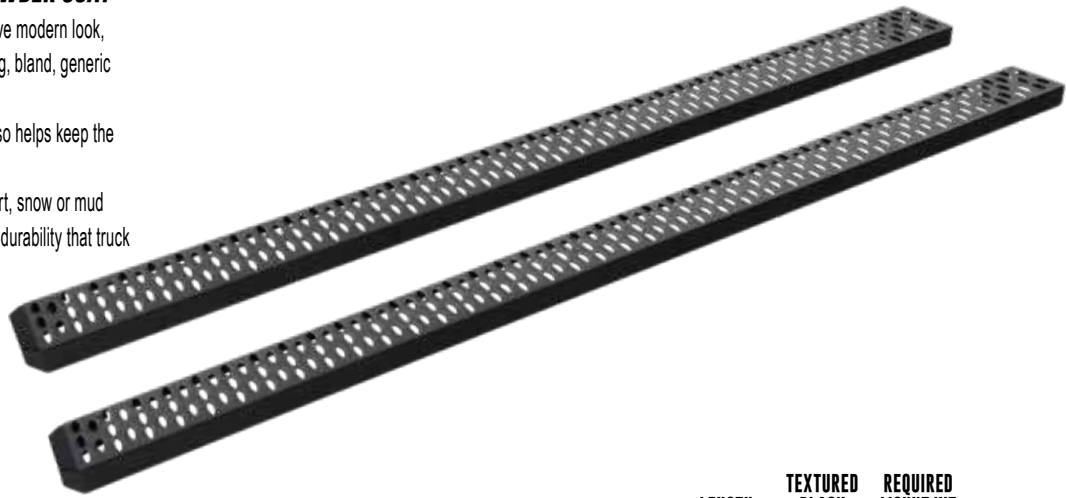

NEW GRATE STEPS RUNNING BOARDS

TEXTURED BLACK / SILVER POWDER COAT

- » Stylized end cap design with an attractive modern look, which far surpasses the standard, boring, bland, generic end cap styles of all competitive brands
- » Specialized barbed oval teeth pattern also helps keep the vehicles cab interior clean
- » Serrated edge helps clean off exterior dirt, snow or mud
- » Black powder coat finish will provide the durability that truck owners demand

FINISH: Textured Black
MATERIAL: Steel
WARRANTY: 3 Year

START	END	MAKE	MODEL	LENGTH	TEXTURED BLACK	REQUIRED MOUNT KIT
2008	2017	Buick	Enclave 4	68"	27-74715	27-1835
2003	2013	Chevrolet	Avalanche (w/ out cladding)	90"	27-74745	27-1645
1992	2000	Chevrolet	C/K-Series Crew Cab 5 (Excl '99-00 new body style)	90"	27-74745	27-1045
1988	2000	Chevrolet	C/K-Series Ext Cab (Excl '99-00 new body style)	79"	27-74735	27-1005
2004	2012	Chevrolet	Colorado Crew Cab 4	75"	27-74725	27-1595
2015	2019	Chevrolet	Colorado Crew Cab 4, 16	75"	27-74725	27-2205
2004	2012	Chevrolet	Colorado Ext Cab 2, 4	68"	27-74715	27-1585
2015	2019	Chevrolet	Colorado Ext Cab 4, 16	68"	27-74715	27-2205
2001	2007	Chevrolet	Silverado "Classic" 1500/2500/3500HD Crew Cab	90"	27-74745	27-1285
1999	2007	Chevrolet	Silverado "Classic" 1500/2500LD Ext Cab	79"	27-74735	27-1025
1999	2007	Chevrolet	Silverado "Classic" 1500/2500LD Reg Cab	54"	27-74705	27-1455
2001	2007	Chevrolet	Silverado "Classic" 2500/3500HD Ext Cab	79"	27-74735	27-1025
2001	2007	Chevrolet	Silverado "Classic" 2500/3500HD Reg Cab	54"	27-74705	27-1455
2019	2019	Chevrolet	Silverado 1500 Crew Cab (Excl. 2019 Silverado LD)(Coming soon!)	86"	27-74755	27-2255
2014	2018	Chevrolet	Silverado 1500 Crew Cab 4	86"	27-74755	27-2145
2007	2013	Chevrolet	Silverado 1500 Crew Cab 4, 15	86"	27-74755	27-1755
2014	2018	Chevrolet	Silverado 1500 Double Cab 4	75"	27-74725	27-2145
2007	2013	Chevrolet	Silverado 1500 Ext Cab 4, 15	75"	27-74725	27-1745
2014	2018	Chevrolet	Silverado 1500 Reg Cab 4	54"	27-74705	27-2135
2007	2013	Chevrolet	Silverado 1500 Reg Cab 4, 15	54"	27-74705	27-1735
2007	2014	Chevrolet	Silverado 2500/3500 Reg Cab 4, 15, 16	54"	27-74705	27-1735
2015	2019	Chevrolet	Silverado 2500/3500HD Crew Cab 4, 11	86"	27-74755	27-2145
2007	2014	Chevrolet	Silverado 2500/3500HD Crew Cab 4, 15, 16	86"	27-74755	27-1755
2015	2019	Chevrolet	Silverado 2500/3500HD Double Cab 11	75"	27-74725	27-2145
2007	2014	Chevrolet	Silverado 2500/3500HD Ext Cab 4, 15, 16	75"	27-74725	27-1745
2015	2019	Chevrolet	Silverado 2500/3500HD Reg Cab 4	54"	27-74705	27-2135
2019	2019	Chevrolet	Silverado LD Double Cab 4	75"	27-74725	27-2145
1992	1999	Chevrolet	Suburban	90"	27-74745	27-1045
2000	2004	Chevrolet	Suburban (Excl 02-04 Z71)	90"	27-74745	27-1035
2005	2013	Chevrolet	Suburban (Excl Z71 and Hybrid) 4	90"	27-74745	27-1645
1995	1999	Chevrolet	Tahoe 2dr	68"	27-74715	27-1015
1995	1999	Chevrolet	Tahoe 4dr	75"	27-74725	27-1015
2000	2004	Chevrolet	Tahoe 4dr (Excl 02-04 Z71)	75"	27-74725	27-1035
2005	2014	Chevrolet	Tahoe 4dr (Excl Z71 & Hybrid) 4	75"	27-74725	27-1645
2002	2009	Chevrolet	Traiblazer	68"	27-74715	27-1355
2002	2006	Chevrolet	Traiblazer EXT	90"	27-74745	27-1495
2009	2017	Chevrolet	Traverse 4	68"	27-74715	27-1835
2018	2018	Chevrolet	Traverse Limited	79"	27-74735	27-1835
2001	2004	Dodge	Dakota Quad Cab	83"	27-74765	27-1305
2005	2011	Dodge	Dakota Quad Cab	75"	27-74725	27-1655
2011	2017	Dodge	Durango 1	75"	27-74725	27-1975
2004	2010	Dodge	Durango 4	75"	27-74725	27-1545
1994	2001	Dodge	Ram 1500 3 dr & Quad Cab	75"	27-74725	27-1185
2019	2019	Dodge	Ram 1500 Classic Crew Cab	83"	27-74765	27-1905
2019	2019	Dodge	Ram 1500 Classic Quad Cab	75"	27-74725	27-1905
2019	2019	Dodge	Ram 1500 Classic Reg Cab	54"	27-74705	27-1895
2009	2018	Dodge	Ram 1500 Crew Cab	83"	27-74765	27-1905
2019	2019	Dodge	Ram 1500 Crew Cab (Excl. 2019 Ram 1500 Classic)	83"	27-74765	27-2245
2019	2019	Dodge	Ram 1500 Quad Cab (Excl. 2019 Ram 1500 Classic)	75"	27-74725	27-2245
2009	2018	Dodge	Ram 1500 Quad Cab	75"	27-74725	27-1905
2002	2008	Dodge	Ram 1500 Quad Cab 6	79"	27-74735	27-1375
2009	2018	Dodge	Ram 1500 Reg Cab	54"	27-74705	27-1895
1994	2002	Dodge	Ram 2500/3500 3 dr & Quad Cab	79"	27-74735	27-1185
2010	2019	Dodge	Ram 2500/3500 Crew Cab 18	83"	27-74765	27-1905
2003	2009	Dodge	Ram 2500/3500 Quad Cab 6	79"	27-74735	27-1375
2010	2019	Dodge	Ram 2500/3500 Reg Cab 18	54"	27-74705	27-1895
2008	2009	Dodge	Ram 4500/5500 Quad Cab	79"	27-74735	27-1375
1999	2005	Ford	Excursion 4	90"	27-74745	27-1215
1997	2006	Ford	Expedition	75"	27-74725	27-1815
2007	2014	Ford	Expedition 4, 7	75"	27-74725	27-1815
2007	2014	Ford	Expedition EL 4, 7	90"	27-74745	27-1815
2011	2019	Ford	Explorer 4dr	68"	27-74715	27-1965
1995	2001	Ford	Explorer 4dr (Excl 2002 body style) 3, 4	68"	27-74715	27-1115
2002	2005	Ford	Explorer 4dr (Excl Sport model)	79"	27-74735	27-1345
2006	2010	Ford	Explorer 4dr 7	79"	27-74735	27-1675
2007	2010	Ford	Explorer Sport Trac 4	79"	27-74735	27-1795
2015	2019	Ford	F-150 Reg Cab	54"	27-74705	27-2175
2009	2014	Ford	F-150 SuperCab	79"	27-74735	27-1525
2015	2019	Ford	F-150 SuperCab	79"	27-74735	27-2175