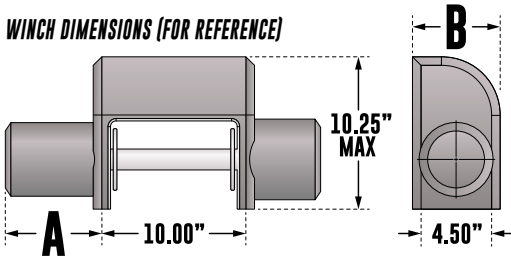

HDX WINCH MOUNT GRILLE GUARD

304 STAINLESS STEEL / BLACK POWDER COAT

- » Mount kit included
- » 1-piece welded uprights
- » 2" tube full wraparound wings
- » Full punch plate grille
- » HD tray brackets mount directly to vehicle frame
- » Winch trays tested to a minimum straight line pull of 16,500 lbs.
- » Fits most medium frame 8,000-12,500 lbs. winches (up to 10.25" tall)

FINISH: Polished
MATERIAL: 304 Stainless Steel
WARRANTY: Lifetime

FINISH: Black Powder Coat
MATERIAL: Steel
WARRANTY: 3 Year

WINCH DIMENSIONS (FOR REFERENCE)