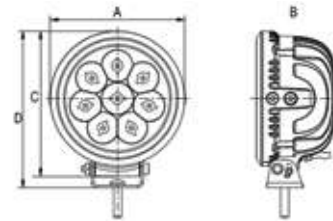

— BEAM PATTERNS —

— DIMENSIONS —

MODEL	A	B	C	D
09-12010	6.5 in.	3.9 in.	7.0 in.	7.5 in.

PART NO.	POWER OUTPUT	BEAM TYPE	LEDS	FACE SIZE	RAW LUMENS	BEAM DISTANCE	OPERATING VOLTAGE
09-12010A	80	Spot	8 x 10W Cree	6.5"	7200	1878	9V-30V
09-12010B	80	Flood	8 x 10W Cree	6.5"	7200	627	9V-30V

ODYSSEY

LED AUXILIARY LIGHT / POWER OUTPUT: 35 WATTS

- » Dimensions: 4.4" x 4.2"
- » 5W Osram LED chips
- » Dust and moisture resistant lens
- » Raw Lumens: 3,485
- » Die-cast aluminum housing
- » Pivoting base mount bracket
- » Includes mounting hardware and pigtail connector
- » Limited lifetime warranty
- » Available in Flood or Spot beam