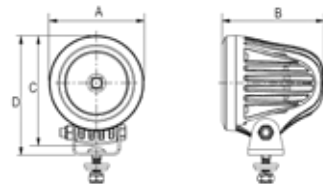

— BEAM PATTERNS —

— DIMENSIONS —

MODEL	A	B	C	D
09-12016	3.4 in.	3.7 in.	3.9 in.	4.3 in.

PART NO.	POWER OUTPUT	BEAM TYPE	LEDS	FACE SIZE	RAW LUMENS	BEAM DISTANCE	OPERATING VOLTAGE
09-12016A	25W	Spot	1 x 25W Cree	3.4"	2120	1372	9V-30V
09-12016B	25W	Flood	1 x 25W Cree	3.4"	2120	498	9V-30V