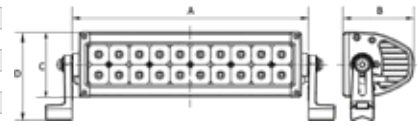

— DIMENSIONS —

PART NO.	POWER OUTPUT	BEAM TYPE	LEDS	FACE SIZE	RAW LUMENS	BEAM DISTANCE	OPERATING VOLTAGE
09-12230-4F	12W	Flood	4 x 3W Osram	2"	1500	820	9V-30V
09-12230-4S	12W	Flex	4 x 3W Osram	2"	1500	2250	9V-30V
09-12230-8F	24W	Flood	8 x 3W Osram	4"	3000	950	9V-30V
09-12230-8S	24W	Flex	8 x 3W Osram	4"	3000	2610	9V-30V
09-12230-12F	36W	Flood	12 x 3W Osram	6"	4500	1058	9V-30V
09-12230-12S	36W	Flex	12 x 3W Osram	6"	4500	2850	9V-30V
09-12230-20F	60W	Flood	20 x 3W Osram	10"	5700	1425	9V-30V
09-12230-20S	60W	Flex	20 x 3W Osram	10"	5700	3775	9V-30V
09-12230-40F	120W	Flood	40 x 3W Osram	20"	9200	1880	9V-30V
09-12230-40S	120W	Flex	40 x 3W Osram	20"	9200	4950	9V-30V
09-12230-60F	180W	Flood	60 x 3W Osram	30"	13800	2470	9V-30V
09-12230-60S	180W	Flex	60 x 3W Osram	30"	13800	6425	9V-30V
09-12230-80F	240W	Flood	80 x 3W Osram	40"	18400	2880	9V-30V
09-12230-80S	240W	Flex	80 x 3W Osram	40"	18400	7345	9V-30V
09-12230-100F	300W	Flood	100 x 3W Osram	50"	23000	3165	9V-30V
09-12230-100S	300W	Flex	100 x 3W Osram	50"	23000	7920	9V-30V

MODEL	A	B	C	D
09-12230-4	3.6 in.	3.5 in.	3.2 in.	4.4 in.
09-12230-8	5.6 in.	3.5 in.	3.2 in.	4.4 in.
09-12230-12	7.6 in.	3.5 in.	3.2 in.	4.4 in.
09-12230-20	11.7 in.	3.5 in.	3.2 in.	4.4 in.
09-12230-40	21.7 in.	3.5 in.	3.2 in.	4.4 in.
09-12230-60	31.7 in.	3.5 in.	3.2 in.	4.4 in.
09-12230-80	41.8 in.	3.5 in.	3.2 in.	4.4 in.
09-12230-100	51.8 in.	3.5 in.	3.2 in.	4.4 in.

LED LIGHTING

CF2

LOW PROFILE DOUBLE ROW / POWER OUTPUT: 36 – 280 WATTS

- » Face sizes available in 6", 12", 20", 30", 40" and 50" lengths
- » 3W Epistar LED chips
- » Dust and moisture resistant lens
- » Raw lumens: 2,150 – 19,200
- » Includes mounting hardware and pigtail connector
- » Limited lifetime warranty
- » Available in combo or spot beam