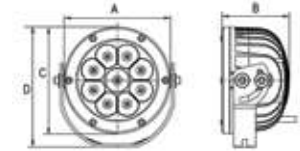

— BEAM PATTERNS —

— DIMENSIONS —

→ PART NO. 09-12007

→ PART NO. 09-12219

PART NO.	POWER OUTPUT	BEAM TYPE	LEDS	FACE SIZE	RAW LUMENS	BEAM DISTANCE	OPERATING VOLTAGE
09-12007A	27W	Spot	9 x 3W Osram	4.7"	2025	860	9V-30V
09-12007B	27W	Flood	9 x 3W Osram	4.7"	2025	365	9V-30V
09-12219A	27W	Spot	9 x 3W Osram	4.6" x 4.6"	2025	935	9V-30V
09-12219B	27W	Flood	9 x 3W Osram	4.6" x 4.6"	2025	410	9V-30V