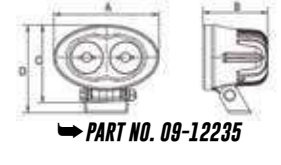

— BEAM PATTERNS —

— DIMENSIONS —

➔ PART NO. 09-12012

➔ PART NO. 09-12235

➔ PART NO. 09-12242

MODEL	A	B	C	D
09-12012	2.6 in.	3.1 in.	3.1 in.	3.4 in.
09-12235	4.8 in.	3.0 in.	3.5 in.	3.9 in.
09-12235	4.8 in.	3.0 in.	3.5 in.	3.9 in.