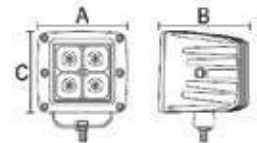

MODEL	A	B	C
09-12200A-PR	3.2 in.	3.2 in.	3.0 in.

FM4Q

LED FLUSH MOUNT / POWER OUTPUT: 12 WATTS

- » Dimensions: 4.8" x 3.6"
- » 3W Osram LED chips
- » Die-cast aluminum housing
- » Dust and moisture resistant lens
- » Raw Lumens: 1,080
- » Set of 2
- » Includes mounting hardware and pigtail connectors
- » Limited lifetime warranty
- » Available in flood beam