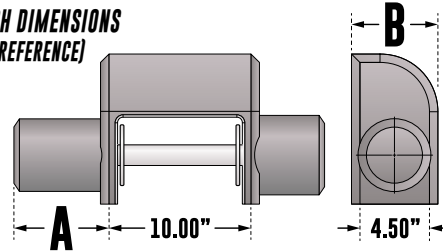

WESTIN®

WINCH MOUNTS

MAX WINCH TRAY BASE UNIT

- » HD brackets mount directly to vehicle's frame
- » Winch tray tested to a minimum straight line pull of 16,500 lbs.
- » Fits most medium frame 8,000-12,500 lbs. winches (up to 10.25" tall)
- » Pre-drilled for quick mounting of Hawse or roller fairlead
- » Optional MAX® Bull Bar/Light Bar
- » Optional MAX® Faceplate
- » Optional MAX® Tow Hooks

FINISH: Black Powder Coat
MATERIAL: Steel
WARRANTY: 3 Year

MAX WINCH TRAY MOUNTING SYSTEM

1. MAX BULL BAR/LIGHT BAR OPTIONAL

- » Mounts directly to MAX Winch Tray
- » Made of 3" tube
- » Mount up to 3 off-road lights for most applications
- » Pre-drilled for wire management
- » No drilling required

FINISH: Black Powder Coat
MATERIAL: Steel
WARRANTY: 3 Year

2. MAX FACEPLATE OPTIONAL

- » Mounts directly to MAX Winch Tray
- » Application specific
- » Polished stainless steel
- » Tow hook openings
- » 14 gauge .075"

FINISH: Polished
MATERIAL: 304 Stainless Steel
WARRANTY: Lifetime

3. AVAILABLE ACCESSORIES

MAX TOW HOOK (1 UNIT PER PACKAGE)

- » Maximum load rating 12,000 lbs.

➔ **PART NO. 46-3005**

LICENSE PLATE RE-LOCATOR

FINISH: Black Powder Coat
MATERIAL: Steel
WARRANTY: 3 Year

➔ **PART NO. 46-20055**