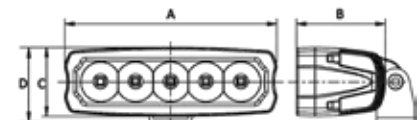

PIGTAIL CONNECTOR

- » Dimensions: 5.5" x 1.8"
- » 3W Epistar LED chips
- » Dust and moisture resistant lens
- » Compact light ideal for ATVs
- » Raw Lumens: 1,850
- » Pivoting base mount bracket
- » Includes mounting hardware and pigtail connector
- » Limited lifetime warranty
- » Available in flex beam

PART NO.	POWER OUTPUT	BEAM TYPE	LEDS	FACE SIZE	RAW LUMENS	BEAM DISTANCE	OPERATING VOLTAGE
09-12232	15W	Flex	5 x 3W Epistar	5.5"	1850	250	9V-30V

MODEL	A	B	C	D
09-12232	5.5 in.	2.3 in.	1.8 in.	1.9 in.