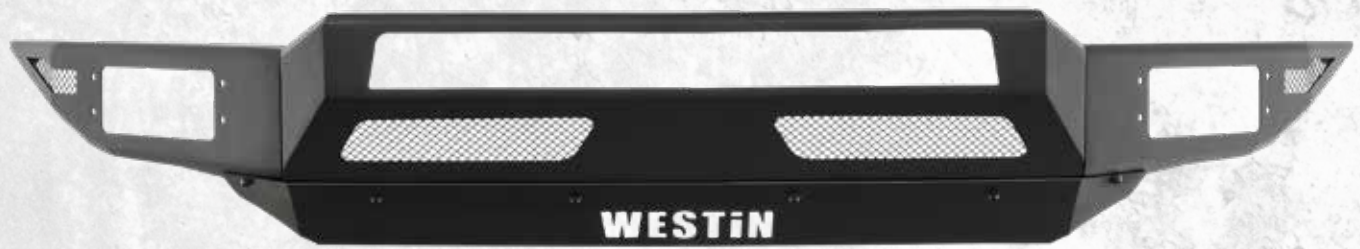

WESTiN® | NEW PRODUCTS

PRO-MOD BUMPER