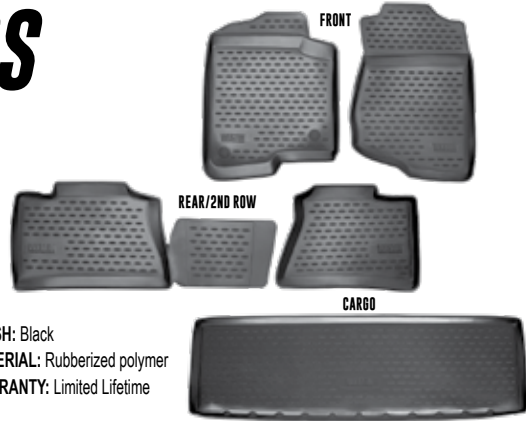

WESTIN®

FLOOR LINERS

PROFILE FLOOR LINERS

- » Protect vehicle carpet from daily wear and tear*
- » Easy to install
- » Made of flexible, durable and odorless rubberized polymer
- » Liners maintain their shape in heat, cold and from heavy loads
- » Designs contour vehicle floor area
- » Up to 2" lip around liner edge keeps spills and debris contained
- » Raised textured surface for great traction
- » Material is easy to clean
- » Application specific designs available for trucks, cars, SUV/CUVs
- » Great for use in all seasons

*Designed for vehicles with carpeted floor

FINISH: Black
MATERIAL: Rubberized polymer
WARRANTY: Limited Lifetime