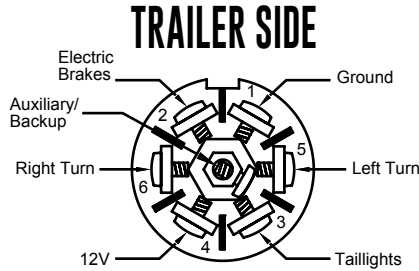

ADAPTERS

7-WAY FLAT TO 4-FLAT VEHICLE SIDE/TRAILER SIDE

TYPE	DESCRIPTION	PART NO.
Vehicle Side / Trailer Side	7-Way Flat Pin to 4-Way Flat	65-75702

7-WAY ROUND TO 5-FLAT VEHICLE SIDE/TRAILER SIDE

TYPE	DESCRIPTION	PART NO.
Vehicle Side / Trailer Side	7-Way Round to 5-Way Flat	65-75703

7-WAY ROUND TO 6-WAY VEHICLE SIDE/TRAILER SIDE

TYPE	DESCRIPTION	PART NO.
Vehicle Side / Trailer Side	7-Way Round to 6-Way, Brakes to Outer Pin (S)	65-75704

7-WAY ROUND TO 4-FLAT LED VEHICLE SIDE/TRAILER SIDE

TYPE	DESCRIPTION	PART NO.
Vehicle Side / Trailer Side	7-Way to 4-Flat Adapter, w/ LED Dust Cap Tester	65-75707

7-WAY ROUND TO 6-WAY VEHICLE SIDE/TRAILER SIDE

TYPE	DESCRIPTION	PART NO.
Vehicle Side / Trailer Side	7-Way Round to 6-Way, Brakes to Center Pin (A)	65-75708

7-WAY RV TO 4-WAY FLAT VEHICLE SIDE/TRAILER SIDE

TYPE	DESCRIPTION	PART NO.
Vehicle Side / Trailer Side	Flex Cable, 7-Way RV to 4-Way Flat	65-75065

7-WAY RV TO 5-WAY FLAT VEHICLE SIDE/TRAILER SIDE

TYPE	DESCRIPTION	PART NO.
Vehicle Side / Trailer Side	Flex Cable, 7-Way RV to 5-Way Flat	65-75075