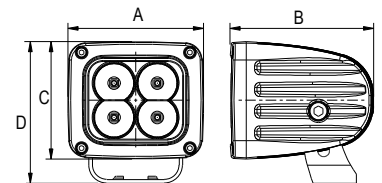

— BEAM PATTERNS —

— DIMENSIONS —

PART NO.	POWER OUTPUT	BEAM TYPE	LEDS	FACE SIZE	RAW LUMENS	BEAM DISTANCE	OPERATING VOLTAGE
09-12252A-PR	20	Spot	4 x 5W Cree	3.0" x 2.6"	1820	429	9V-30V
09-12252B-PR	20	Flood	4 x 5W Cree	3.0" x 2.6"	1820	238	9V-30V

MODEL	A	B	C	D
09-12252	3.0 in.	3.1 in.	2.6 in.	3.1 in.

LED LIGHTING